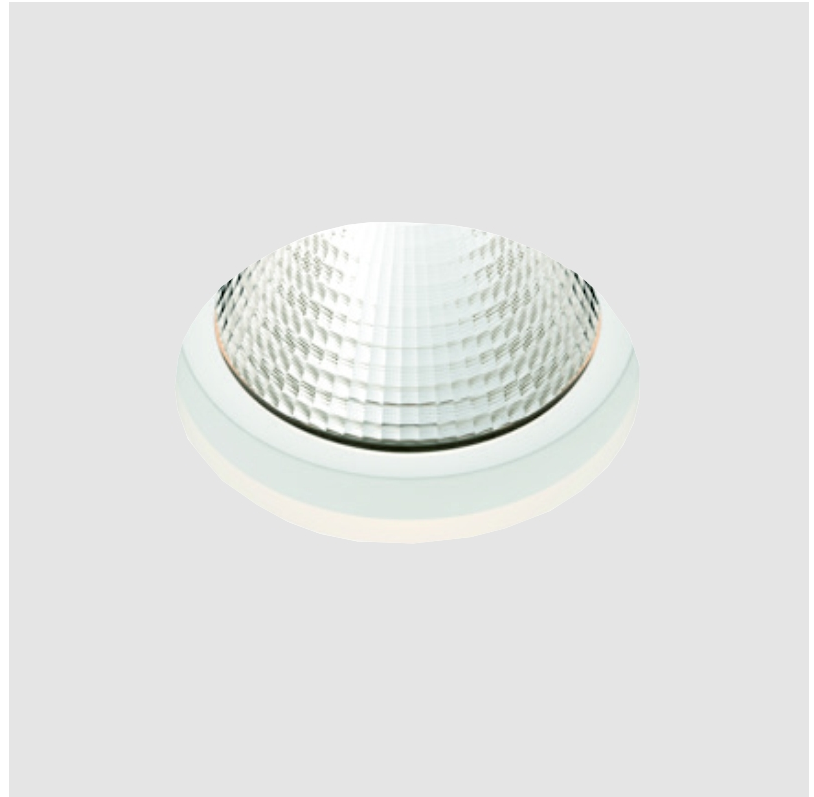

PHYSICAL

Shape: Round
Diameter (mm): 160
Diameter (in): 6 5/16
Height (mm): 146
Height (in): 5 3/4
Ceiling Thickness (mm): 10 / 12.5 / 15
Ceiling Thickness (in): 3/8 or 1/2 or 9/16
Min. Recessing Depth (mm): 160
Min. Recessing Depth (in): 6 5/16
Light Distribution: Downlight
Weight (kg): 1.282
Weight (lbs): 2.826
Fixture Finish: SSR / BKV / CWI / CRY / HAB / LAG / UFT / ITA / RUA / RUR / MIC / FTG / MYG / TWT / LOD / PUS / FRO / FUP / KIA / POP / BLS / SPG / MEY / GOH / GUM / CHC / COM / ABZ / JAG / OBR / MOS / ROR
Fixture Material: Aluminum Die Cast
Cut-out Measurements: 172mm / 6 3/4"
Upon Request: Unique Sizes Unique Ceiling Thickness

ELECTRICAL

Lamp Type: LED (Zhaga Standard)
Input Wattage (W): 37.4
Total Output Wattage (W): 33.6 / 34.1
Dimming: Tri-Mode (Non-Dimming and Phase Dimming (120Vac only) and 0-10V Dimming)
Driver Included: No
Driver Location: Recessed Housing
Driver Type: Constant Current - Universal
Driver Class: Class 2
Housing: See components
Input Voltage (V): 120 - 277
Constant Current (MA): 900

LED

Color Temperature (°K): 2700 / 3000 / 3500 / 4000
Max. Delivered Lumen (lm): 2940 / 3123
CRI: >90 CRI
Lamp Life (hrs): 50000
Upon Request: Special Color Temperature RGB-W Tunable White Special LED

OPTICAL

Reflector°: 17 / 30 / 50
Upon Request: Special Beam Angles

RATINGS AND CERTIFICATIONS

Certified By: Certified for North American Standards
IP rating: IP20