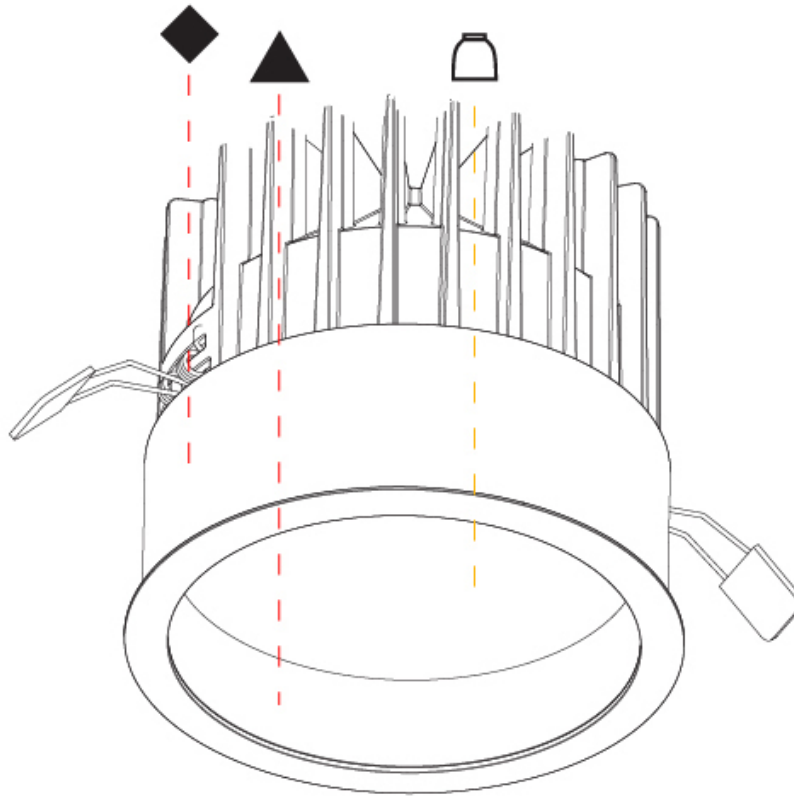

OIKO COMFORT RECESSED

A35722-

PROJECT	_____
TYPE	_____
SPECIFIER	_____
QUANTITY	_____
DATE	_____

A