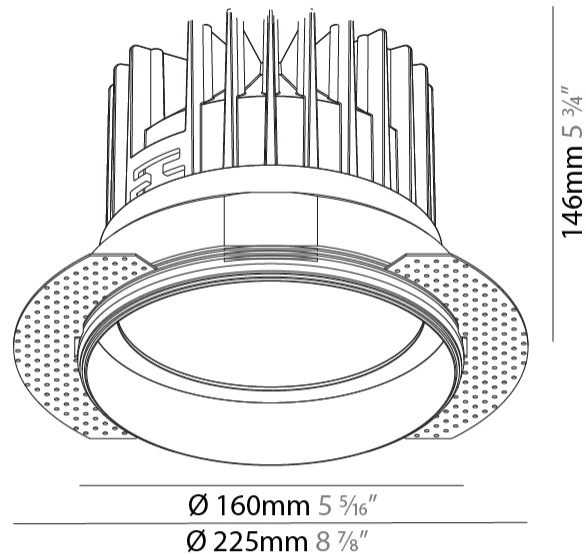

PHYSICAL

Shape: Round
Diameter (mm): 160
Diameter (in): 6 5/16
Height (mm): 146
Height (in): 5 3/4
Ceiling Thickness (mm): 10 / 12.5 / 15
Ceiling Thickness (in): 3/8 or 1/2 or 9/16
Min. Recessing Depth (mm): 160
Min. Recessing Depth (in): 6 5/16
Light Distribution: Downlight
Weight (kg): 1.282
Weight (lbs): 2.826
Fixture Finish: SSR / BKV / CWI / CRY / HAB / LAG / UFT / ITA / RUA / RUR / MIC / FTG / MYG / TWT / LOD / PUS / FRO / FUP / KIA / POP / BLS / SPG / MEY / GOH / GUM / CHC / COM / ABZ / JAG / OBR / MOS / ROR
Fixture Material: Aluminum Die Cast
Cut-out Measurements: 172mm / 6 3/4"
Upon Request: Unique Sizes Unique Ceiling Thickness

ELECTRICAL

Lamp Type: LED (Zhaga Standard)
Input Wattage (W): 37.4
Total Output Wattage (W): 33.6 / 34.1
Dimming: Tri-Mode (Non-Dimming and Phase Dimming (120Vac only) and 0-10V Dimming)
Driver Included: No
Driver Location: Recessed Housing
Driver Type: Constant Current - Universal
Driver Class: Class 2
Housing: See components
Input Voltage (V): 120 - 277
Constant Current (MA): 900

LED

Color Temperature (°K): 2700 / 3000 / 3500 / 4000
Max. Delivered Lumen (lm): 2940 / 3123
CRI: >90 CRI
Lamp Life (hrs): 50000
Upon Request: Special Color Temperature RGB-W Tunable White Special LED

OPTICAL

Reflector°: 17 / 30 / 50
Upon Request: Special Beam Angles

RATINGS AND CERTIFICATIONS

Certified By: Certified for North American Standards
IP rating: IP20