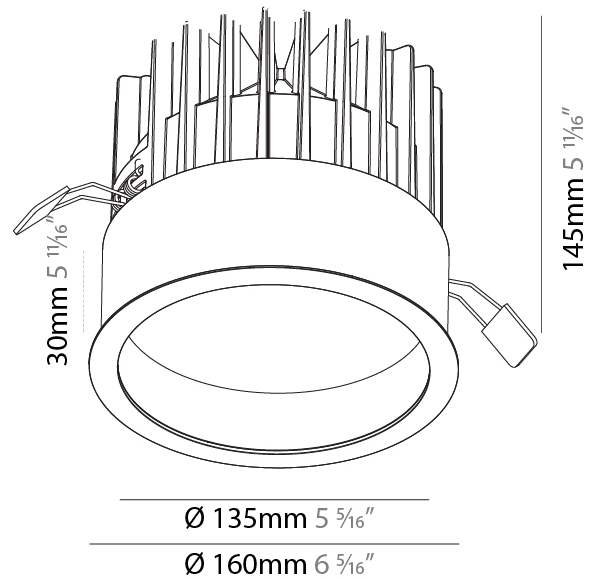

GENERAL

Series: Oiko
Subseries: Oiko Comfort
Brand: Prolight
Division: Architectural
Mounting Type: Recessed
Mounting Location: Ceiling
Subcategory: Downlight

PHYSICAL

Shape: Round
Diameter (mm): 160
Diameter (in): 6 5/16
Height (mm): 145
Height (in): 5 11/16
Ceiling Thickness (mm): 10 / 12.5 / 15
Ceiling Thickness (in): 3/8 or 1/2 or 9/16
Min. Recessing Depth (mm): 150
Min. Recessing Depth (in): 5 7/8
Light Distribution: Downlight
Weight (kg): 1.224
Weight (lbs): 2.7
Fixture Finish: SSR / BKV / CWI / CRY / HAB / LAG / UFT / ITA / RUA / RUR / MIC / FTG / MYG / TWT / LOD / PUS / FRO / FUP / KIA / POP / BLS / SPG / MEY / GOH / GUM / CHC / COM / ABZ / JAG / OBR / MOS / ROR
Fixture Material: Aluminum Die Cast
Cut-out Measurements: D. - 155mm / 6 1/8"

ELECTRICAL

Lamp Type: LED (Zhaga Standard)
Input Wattage (W): 37.4
Total Output Wattage (W): 33.6 / 34.1
Dimming: Tri-Mode (Non-Dimming and Phase Dimming (120Vac only) and 0-10V Dimming)
Driver Included: No
Driver Location: Recessed Housing
Driver Type: Constant Current - Universal
Housing: See components
Input Voltage (V): 120 - 277
Constant Current (MA): 900

LED

Number of LEDs: 1
Color Temperature (°K): 3000 / 3500 / 4000
Max. Delivered Lumen (lm): 2940 / 3061 / 3123
CRI: >90 CRI
Lamp Life (hrs): 50000

OPTICAL

Reflector: 17 / 30 / 50

RATINGS AND CERTIFICATIONS

Certified By: Certified for North American Standards
IP rating: IP20